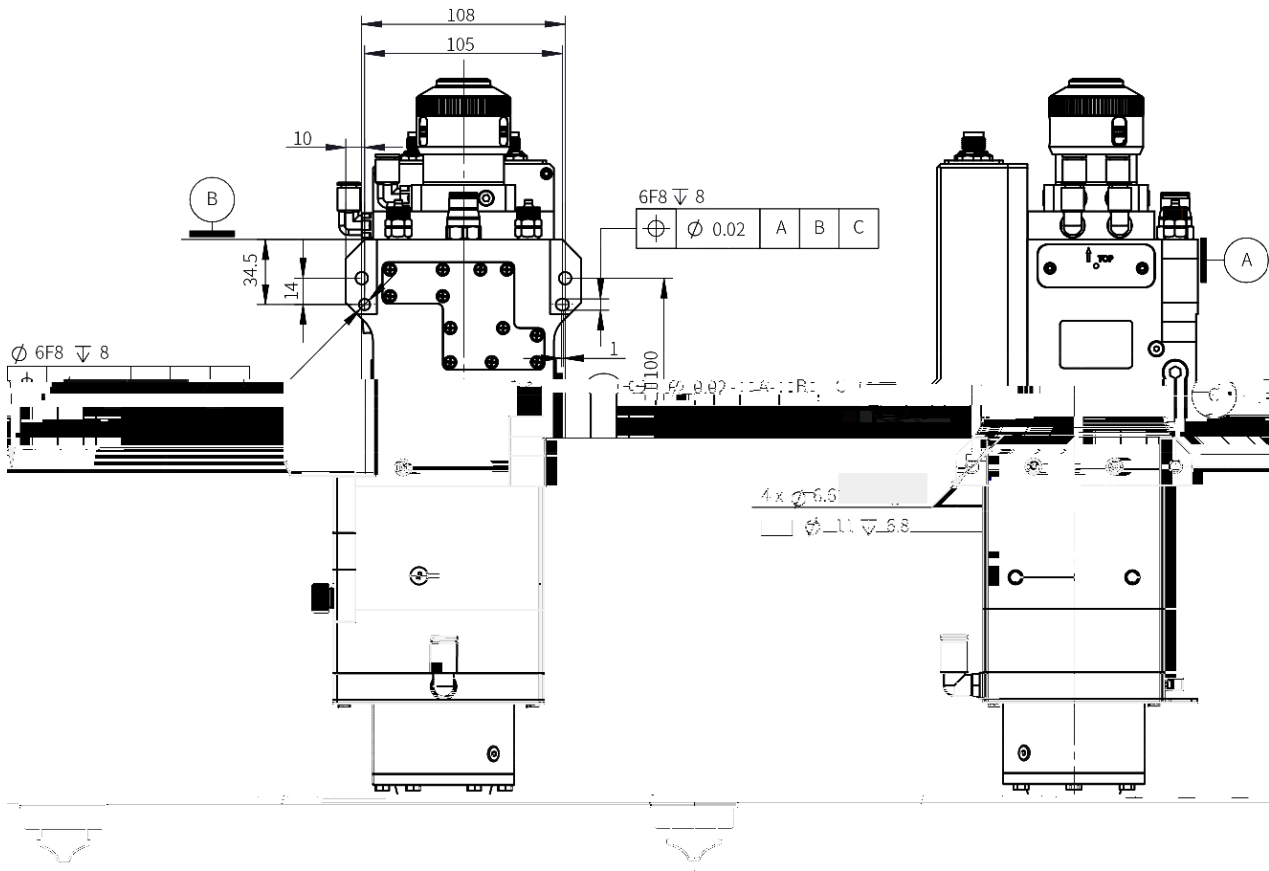

Edit date	Version	Topic, revision, action taken

Gas

ing

		( )	( )
	>		
	>		

*Raytools*

---

	°C	°C

---

- 1.
  - 2.
  - 3.
  - 4.
  - 5.
  - 6.
  - 7.
-

1.