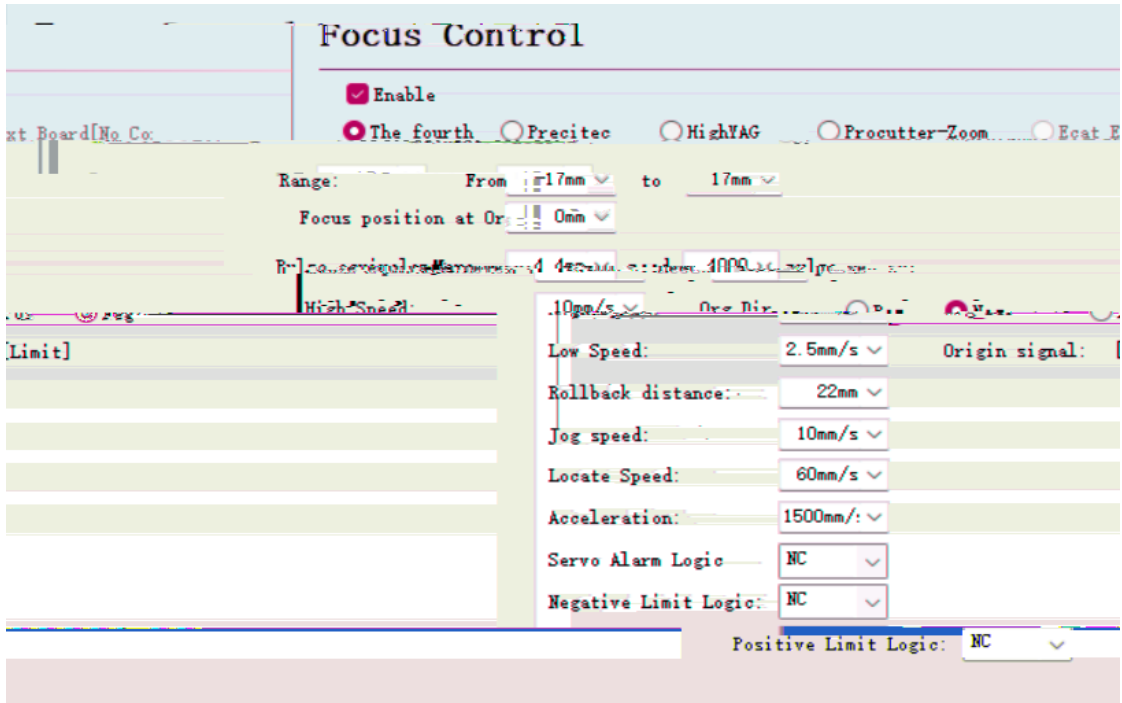

Edit date	Version	Topic, revision, action taken

Gas

ing

		( )	( )
	>		
	>		

*Raytools*

---

	°C	°C

---

- 1.
  - 2.
  - 3.
  - 4.
  - 5.
  - 6.
  - 7.
-

1.