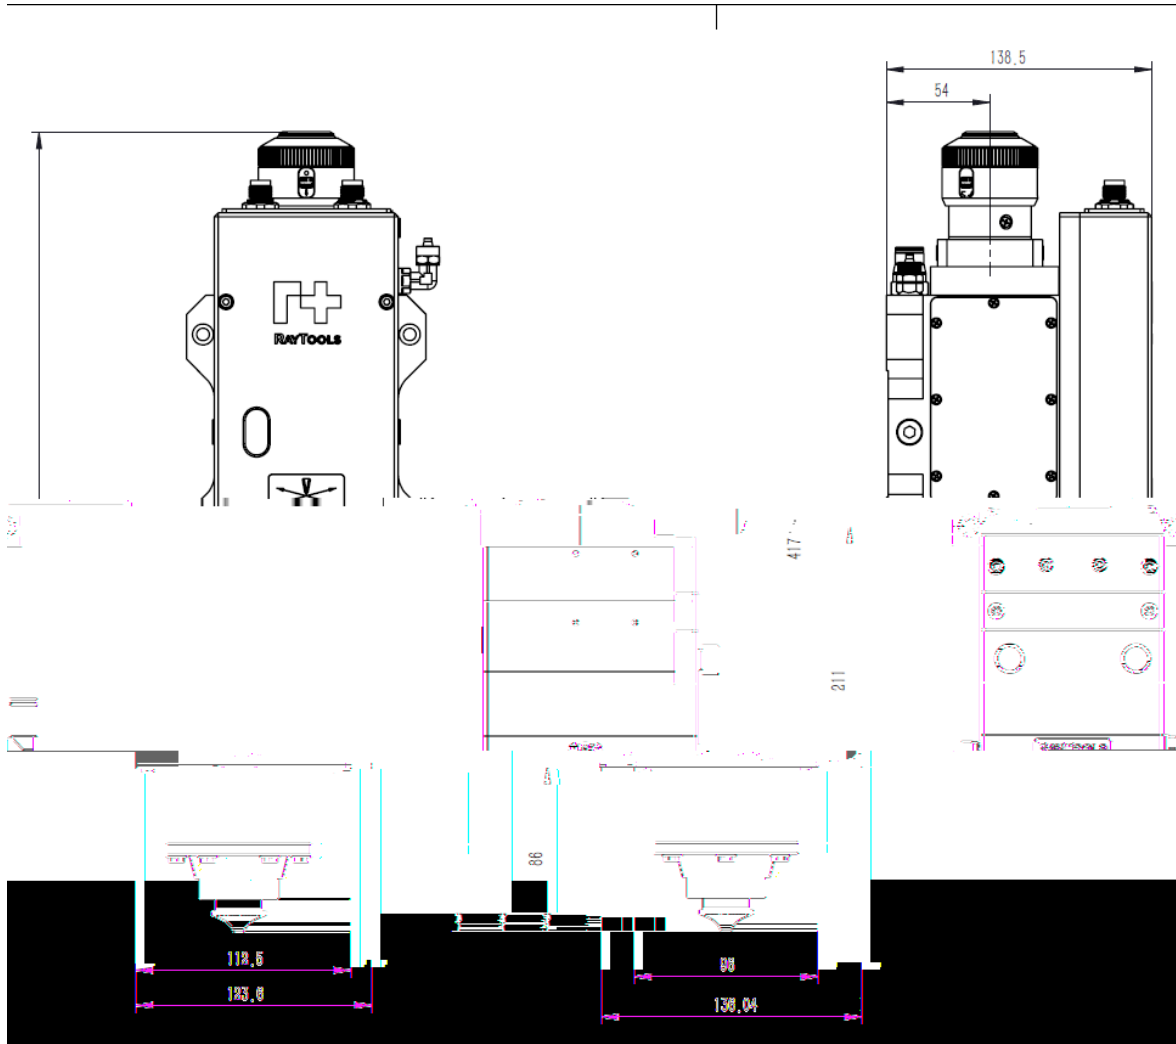

Edit date	Version	Topic, revision, action taken

Gas

ing

		( )	( )
	>		
	>		

*Raytools*

---

	°C	°C

---

- 1.
  - 2.
  - 3.
  - 4.
  - 5.
  - 6.
  - 7.
-

1.