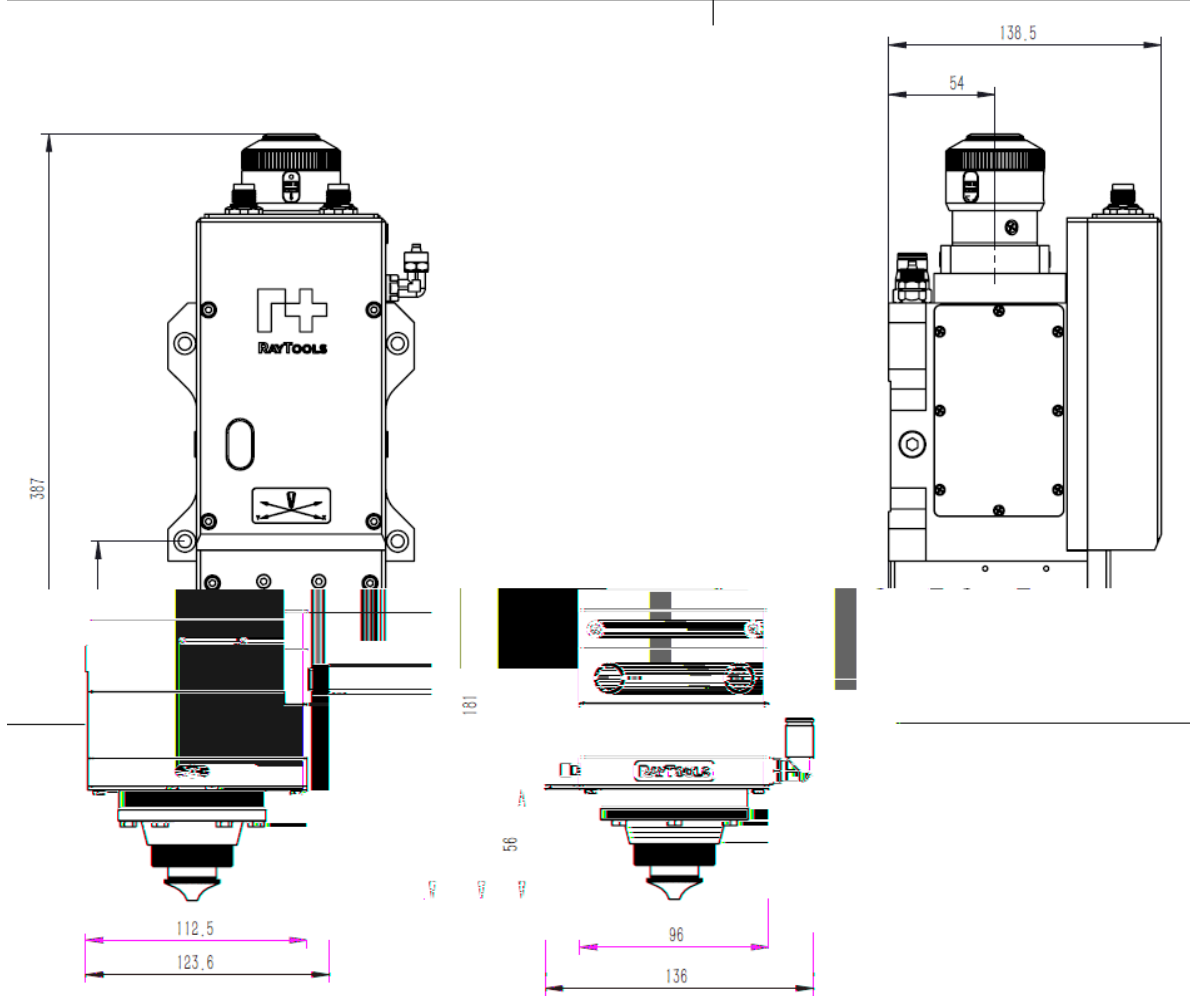

Edit date	Version	Topic, revision, action taken

Gas

ing

		( )	( )
	>		
	>		

*Raytools*

---

	°C	°C

---

- 1.
  - 2.
  - 3.
  - 4.
  - 5.
  - 6.
  - 7.
-

1.