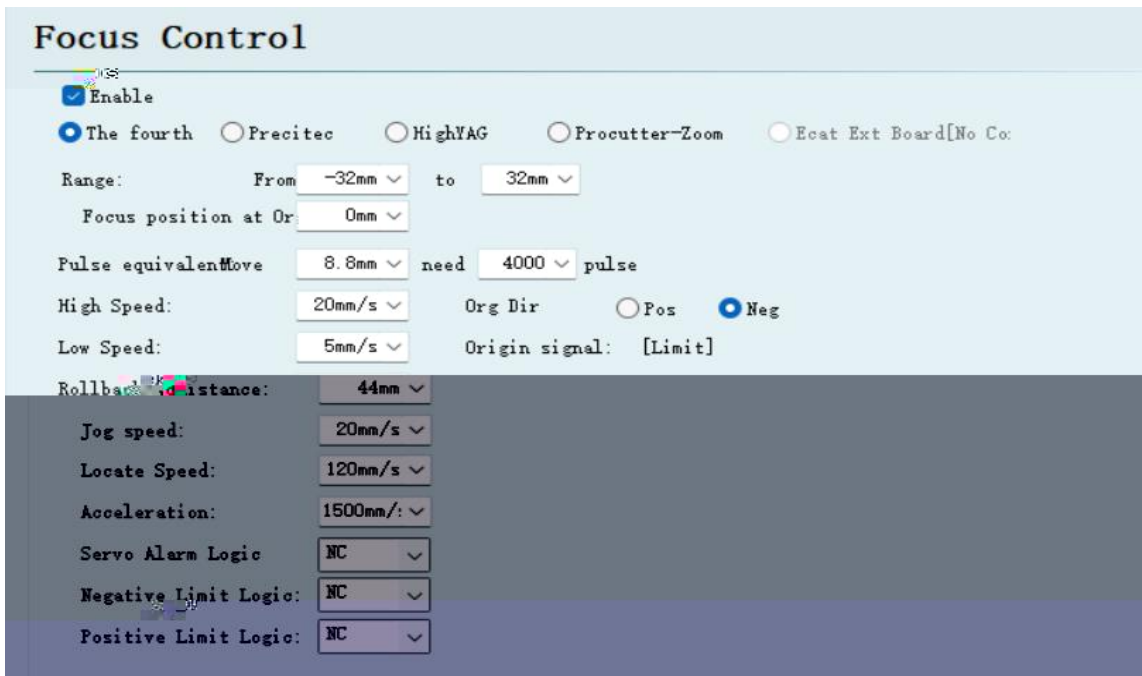

Edit date	Version	Topic, revision, action taken

Gas

ing

		( )	( )
	>		
	>		

*Raytools*

---

	°C	°C

---

- 1.
  - 2.
  - 3.
  - 4.
  - 5.
  - 6.
  - 7.
-

1.